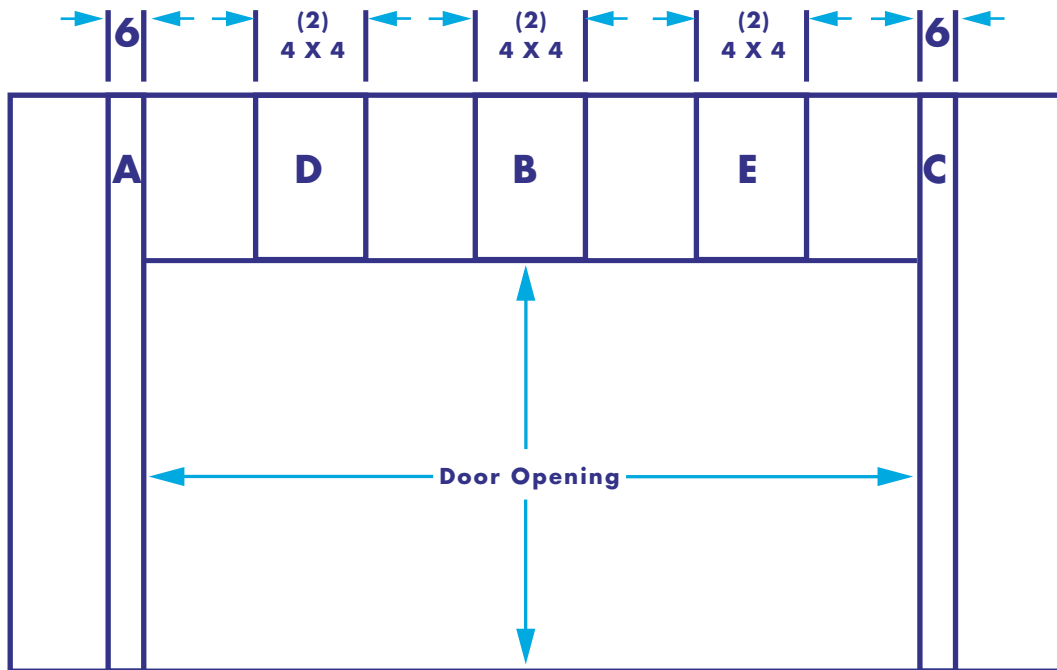

On-Trac Overhead Door Company, Inc.
DOOR & HEADER BACKING PLAN

Elevation
 (Inside Garage Looking Out)

Door Width

5 - 15

16 - 20

Backing Required

A B C

A D B E C